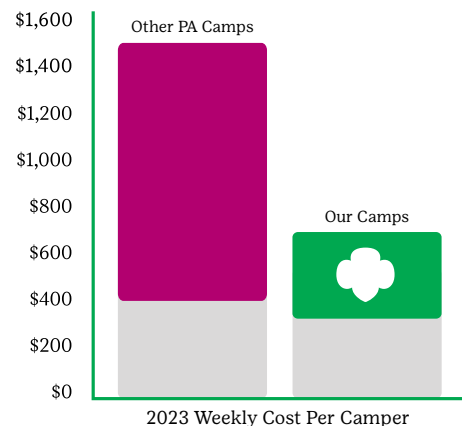

We're here to help!

We're always available at customer@care@gswpa.org or by calling 800-248-3355. For additional camp details, including registration deadlines, camp procedures, health and safety, and check-in and check-out times, scan this code or visit gswpa.org/camp.

Girl Scout camp is available at a cost that's affordable to girls in western Pennsylvania.